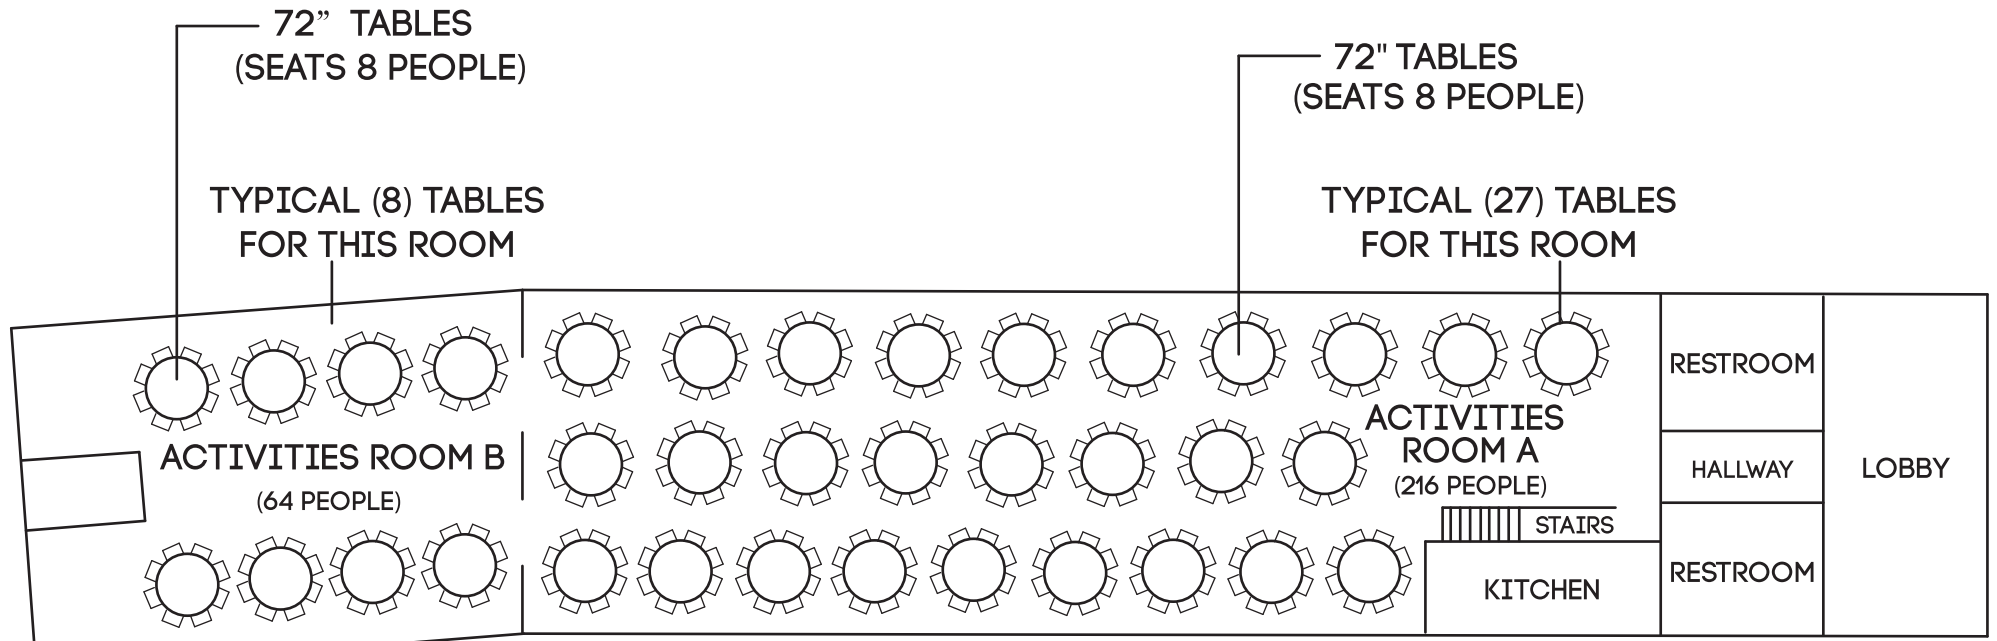

SEATING CAPACITY

ACTIVITIES ROOM - A	216 PEOPLE
ACTIVITIES ROOM - B	64 PEOPLE
<b>TOTAL CAPACITY</b>	<b>280 PEOPLE</b>

**GROUND LEVEL FLOOR PLAN**

**TOP LEVEL FLOOR PLAN**